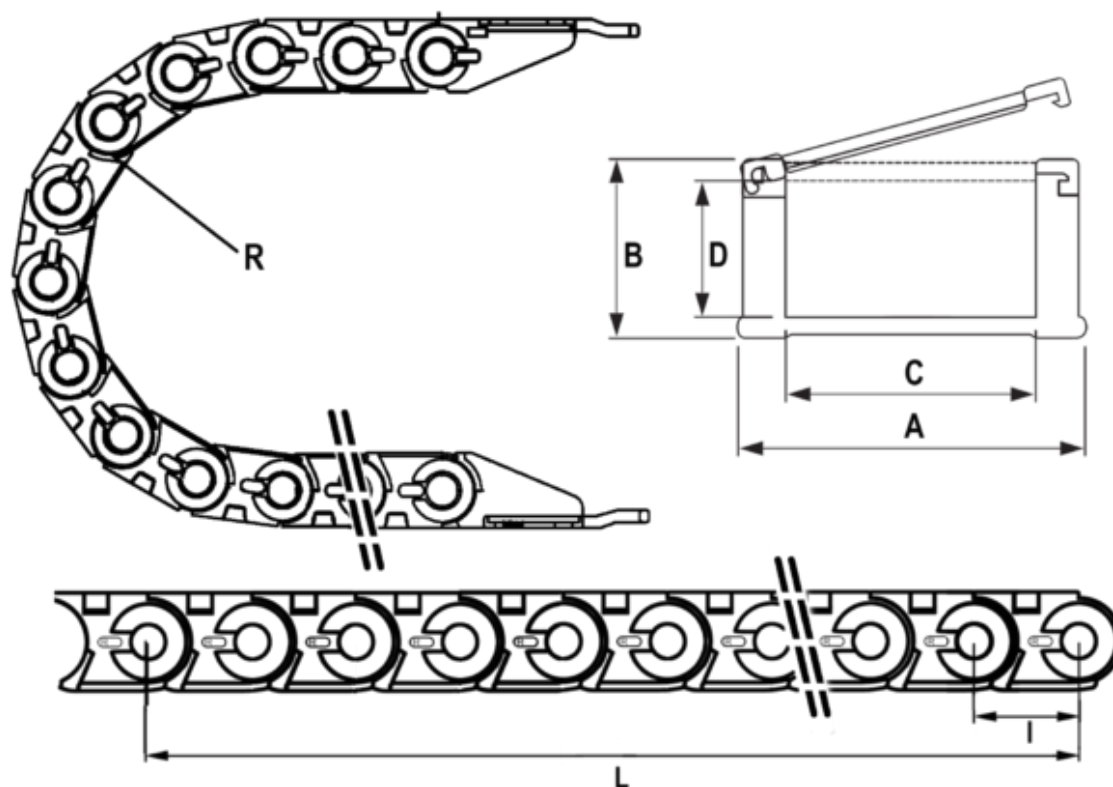

Data Sheet

Article number: 18CPS03337R075
Description: Cable chain, CPS MINI
Type CPS033.37.R75-990L (30 LK)

Measures

Full length	= 990mm
Inside Height	= 23
Inside Width	= 37
Link Length(Pitch)	= 33
Outside Height	= 31
Outside Width	= 53
Radius	= 075